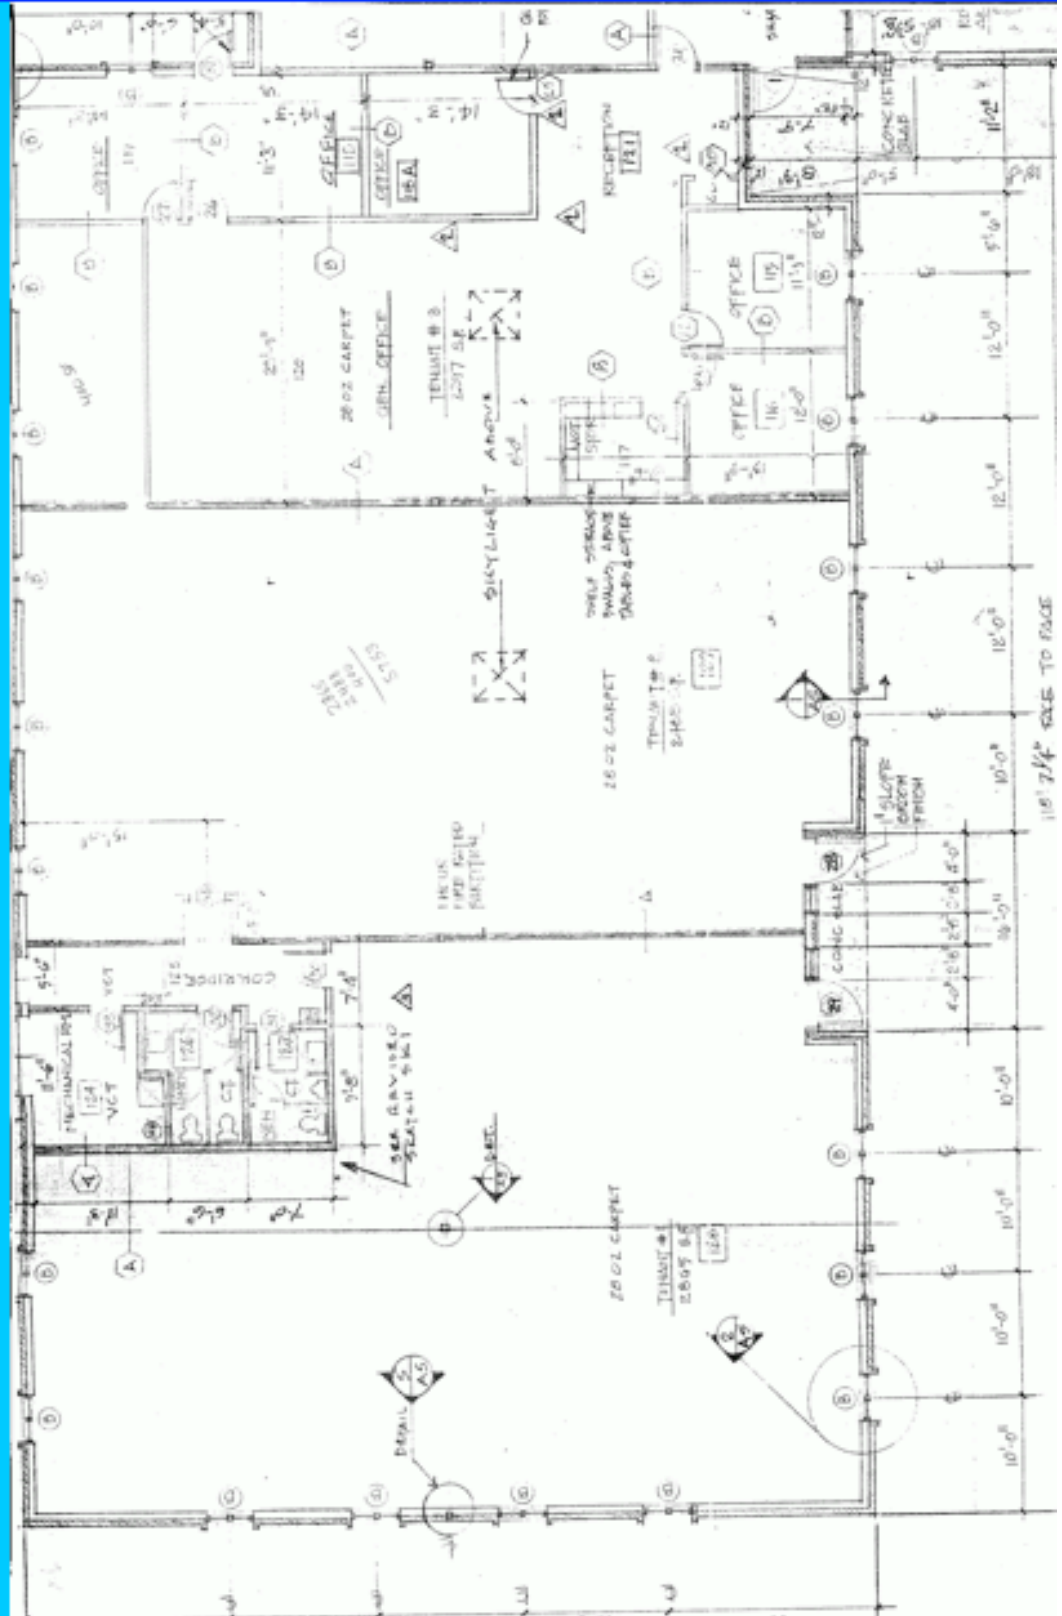

12 CENTURY HILL (EAST WING) SCALE: $\frac{1}{8}'' = 1'-0''$

1/8" = 1'-0"
 1/4" = 1'-0"
 1/2" = 1'-0"
 1" = 1'-0"

118' 7 1/2" EXIS. TO FACE

THIS IS FIRE RATED PARTITION

20 OZ CARPET

TENANT # 1
2805 B

12A

12B